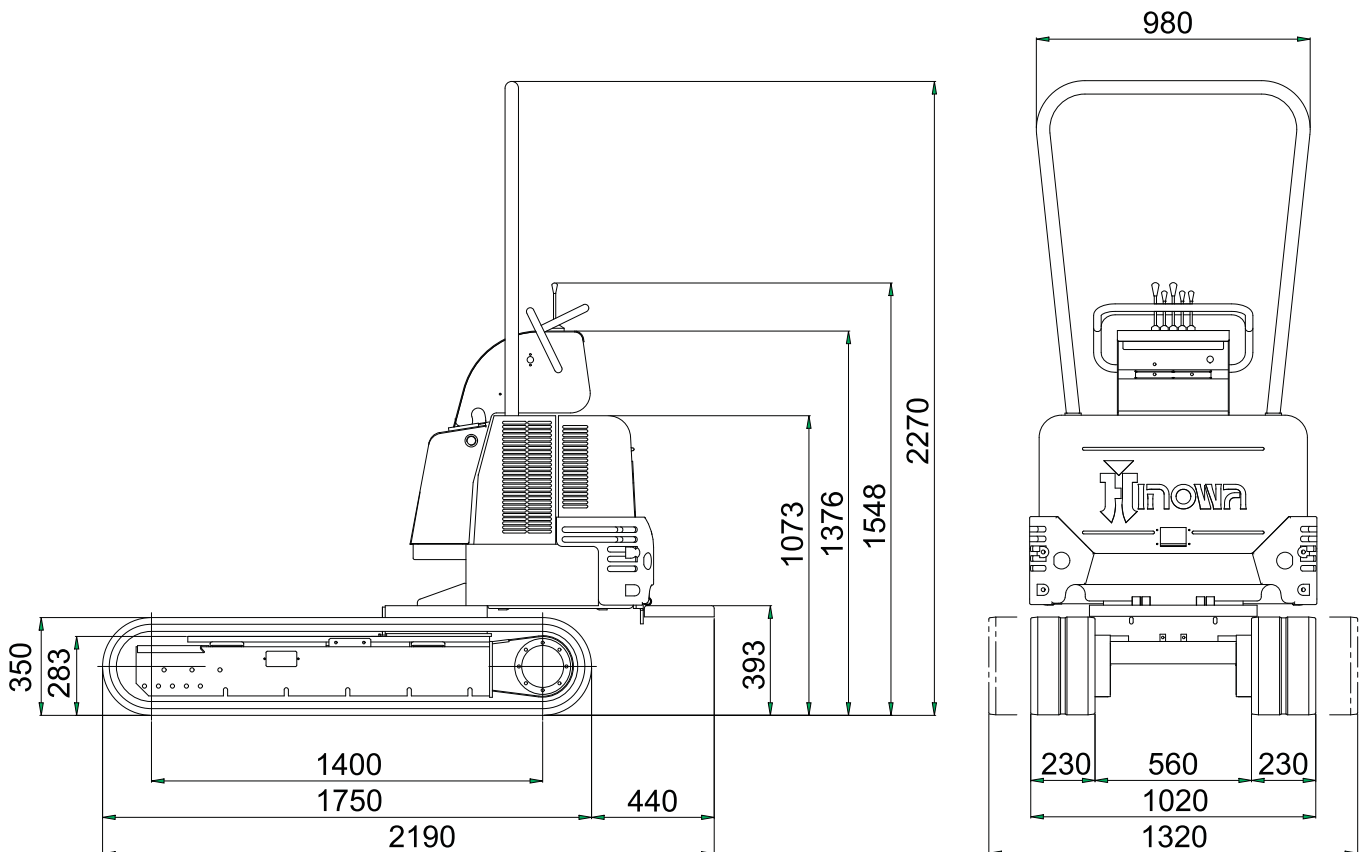

HP1500 DIESEL TRACK